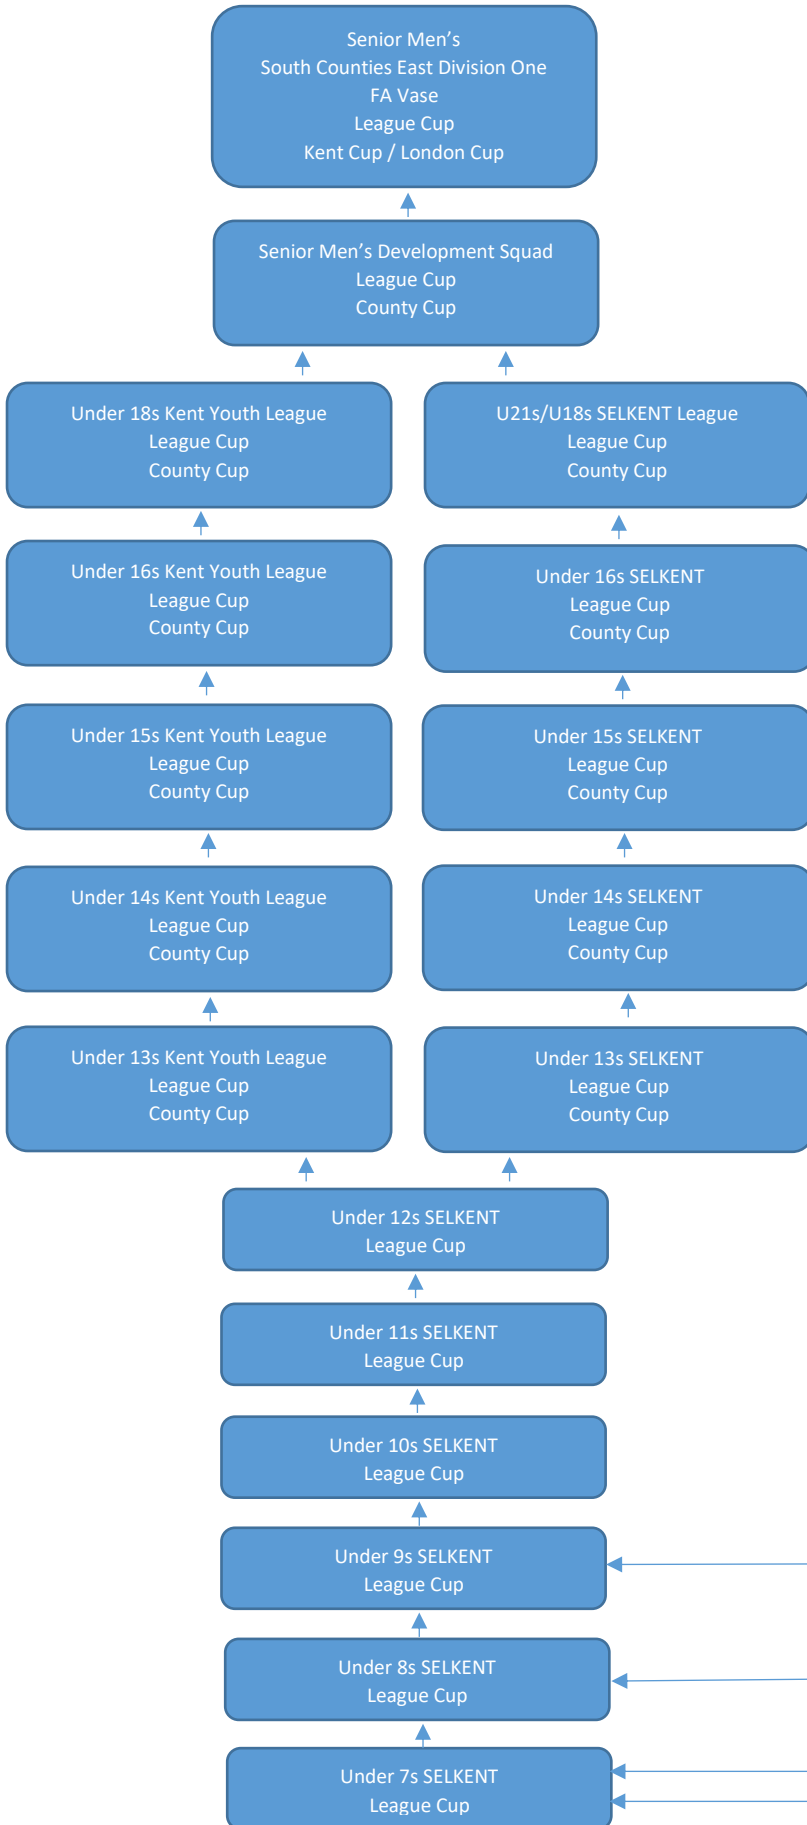

Kent Football United

Player Pathway

Male

Female